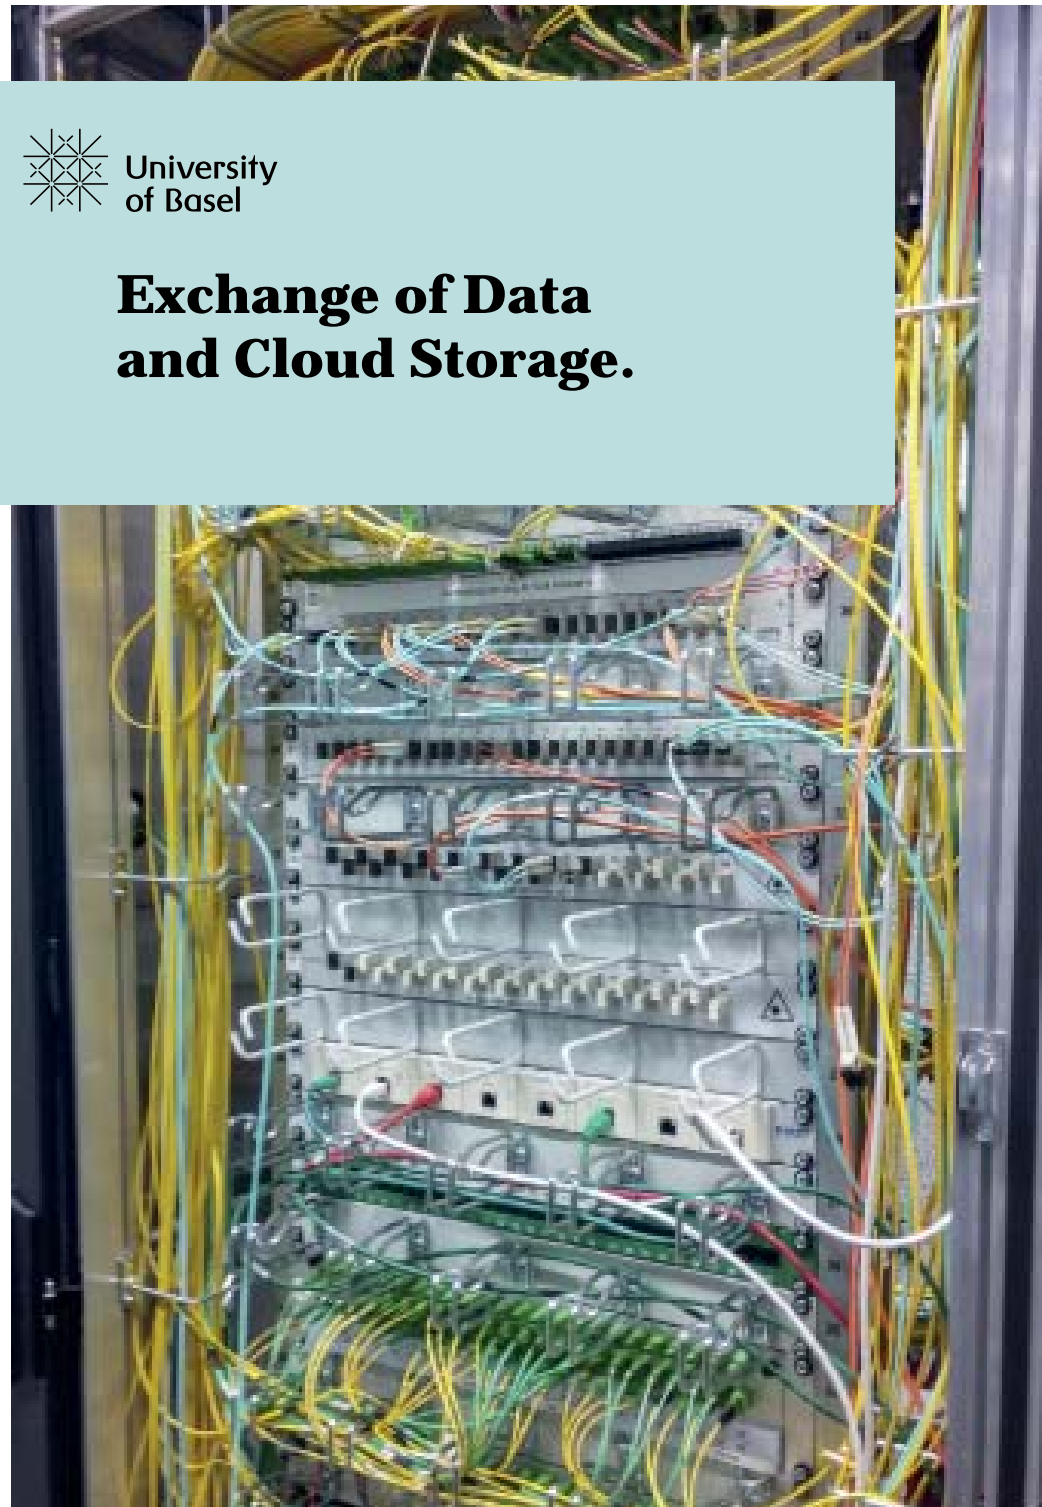

Exchange of Data and Cloud Storage.

**Educating
Talents**
since 1460.

University of Basel
Vice President's Office for Education
Ressort Learning and Teaching – Educational Technologies
Petersgraben 35, Postfach
CH-4001 Basel

bbit@unibas.ch
www.bbit.unibas.ch